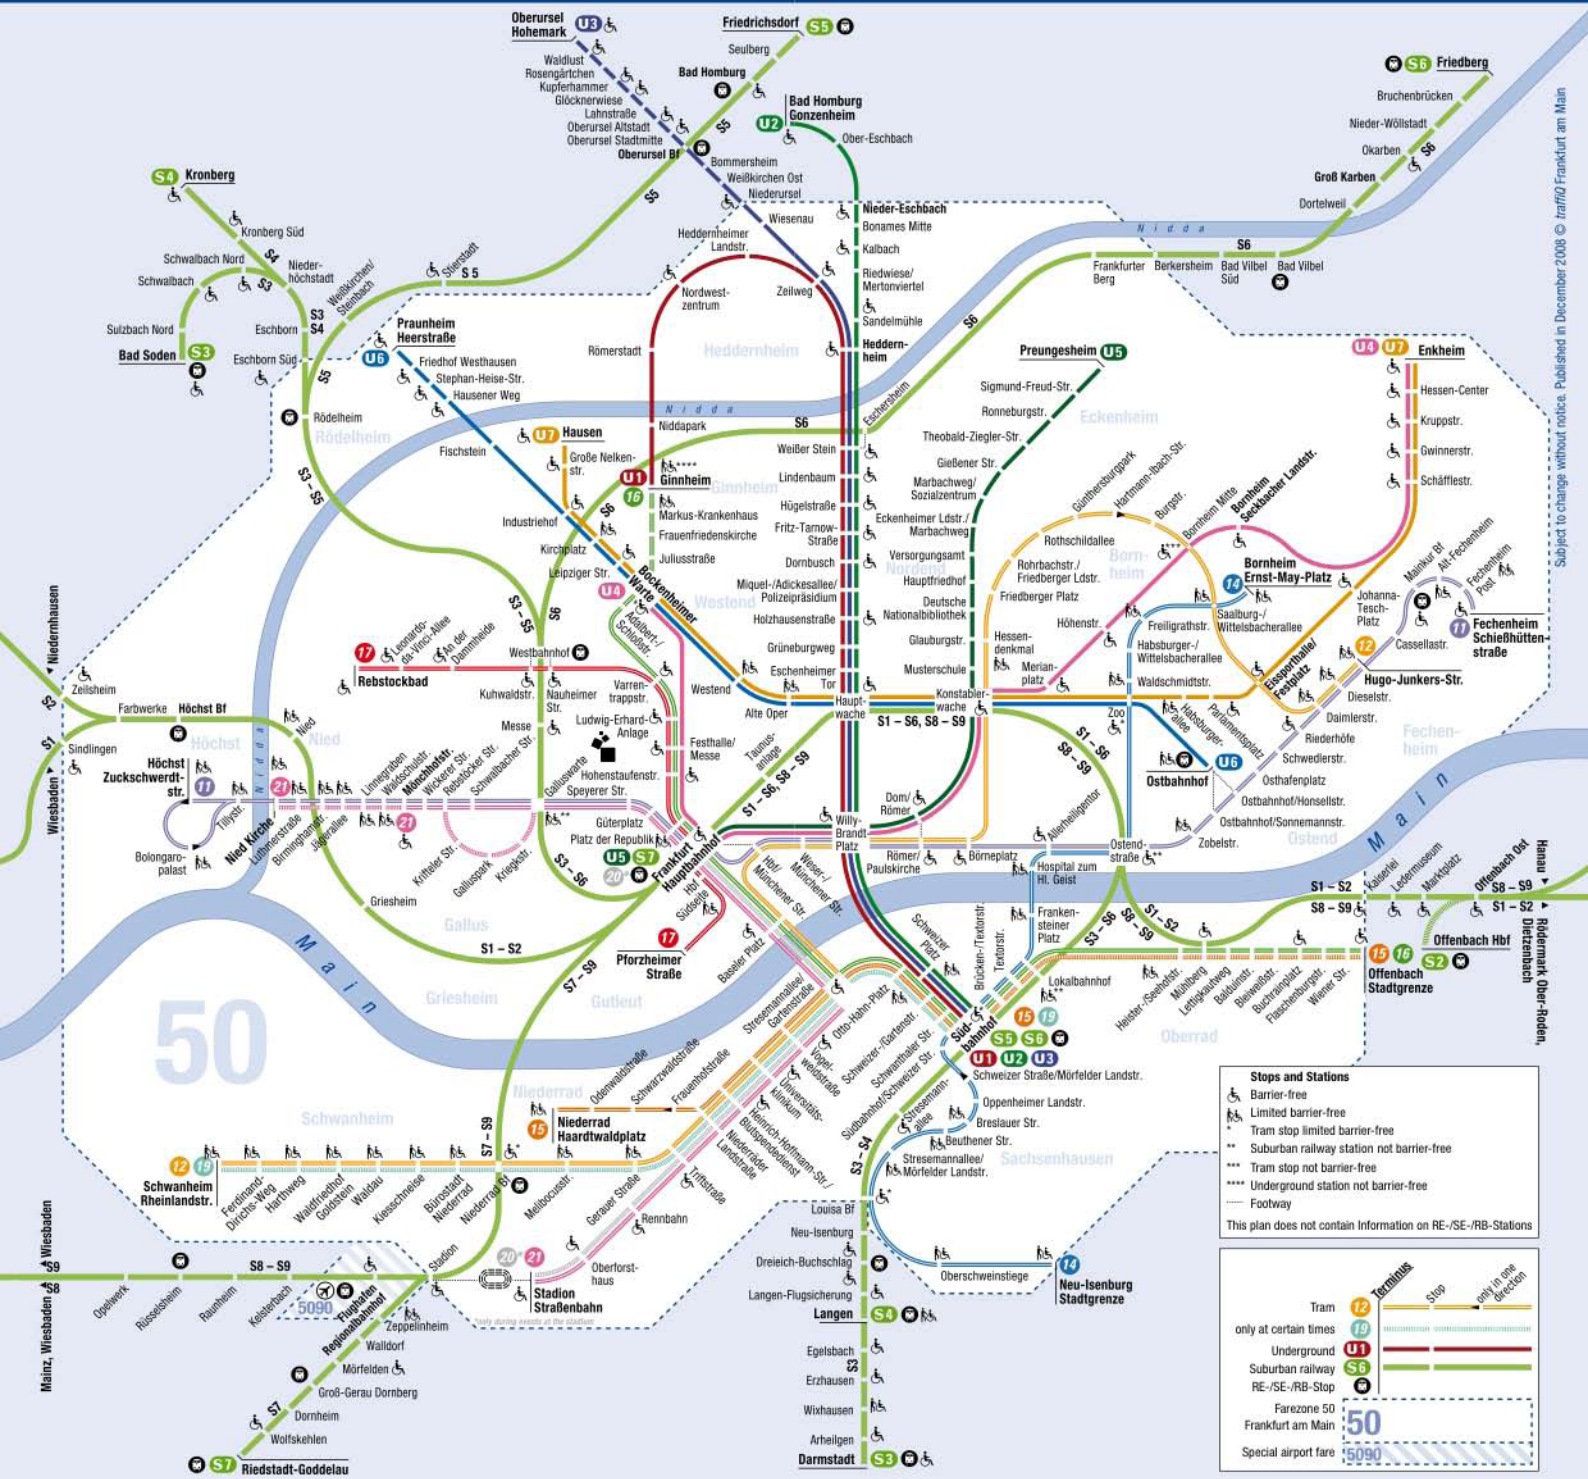

# Frankfurt am Main network plan >>

- Stops and Stations**
- Barrier-free
  - Limited barrier-free
  - Tram stop limited barrier-free
  - Suburban railway station not barrier-free
  - Tram stop not barrier-free
  - Underground station not barrier-free
  - Footway
- This plan does not contain information on RE-/SE-/RB-Stations

Tram  
 only at certain times  
 Underground  
 Suburban railway  
 Frankfurt am Main  
 Special airport fare

Subject to change without notice. Published in December 2008 © IZaM/F Frankfurt am Main